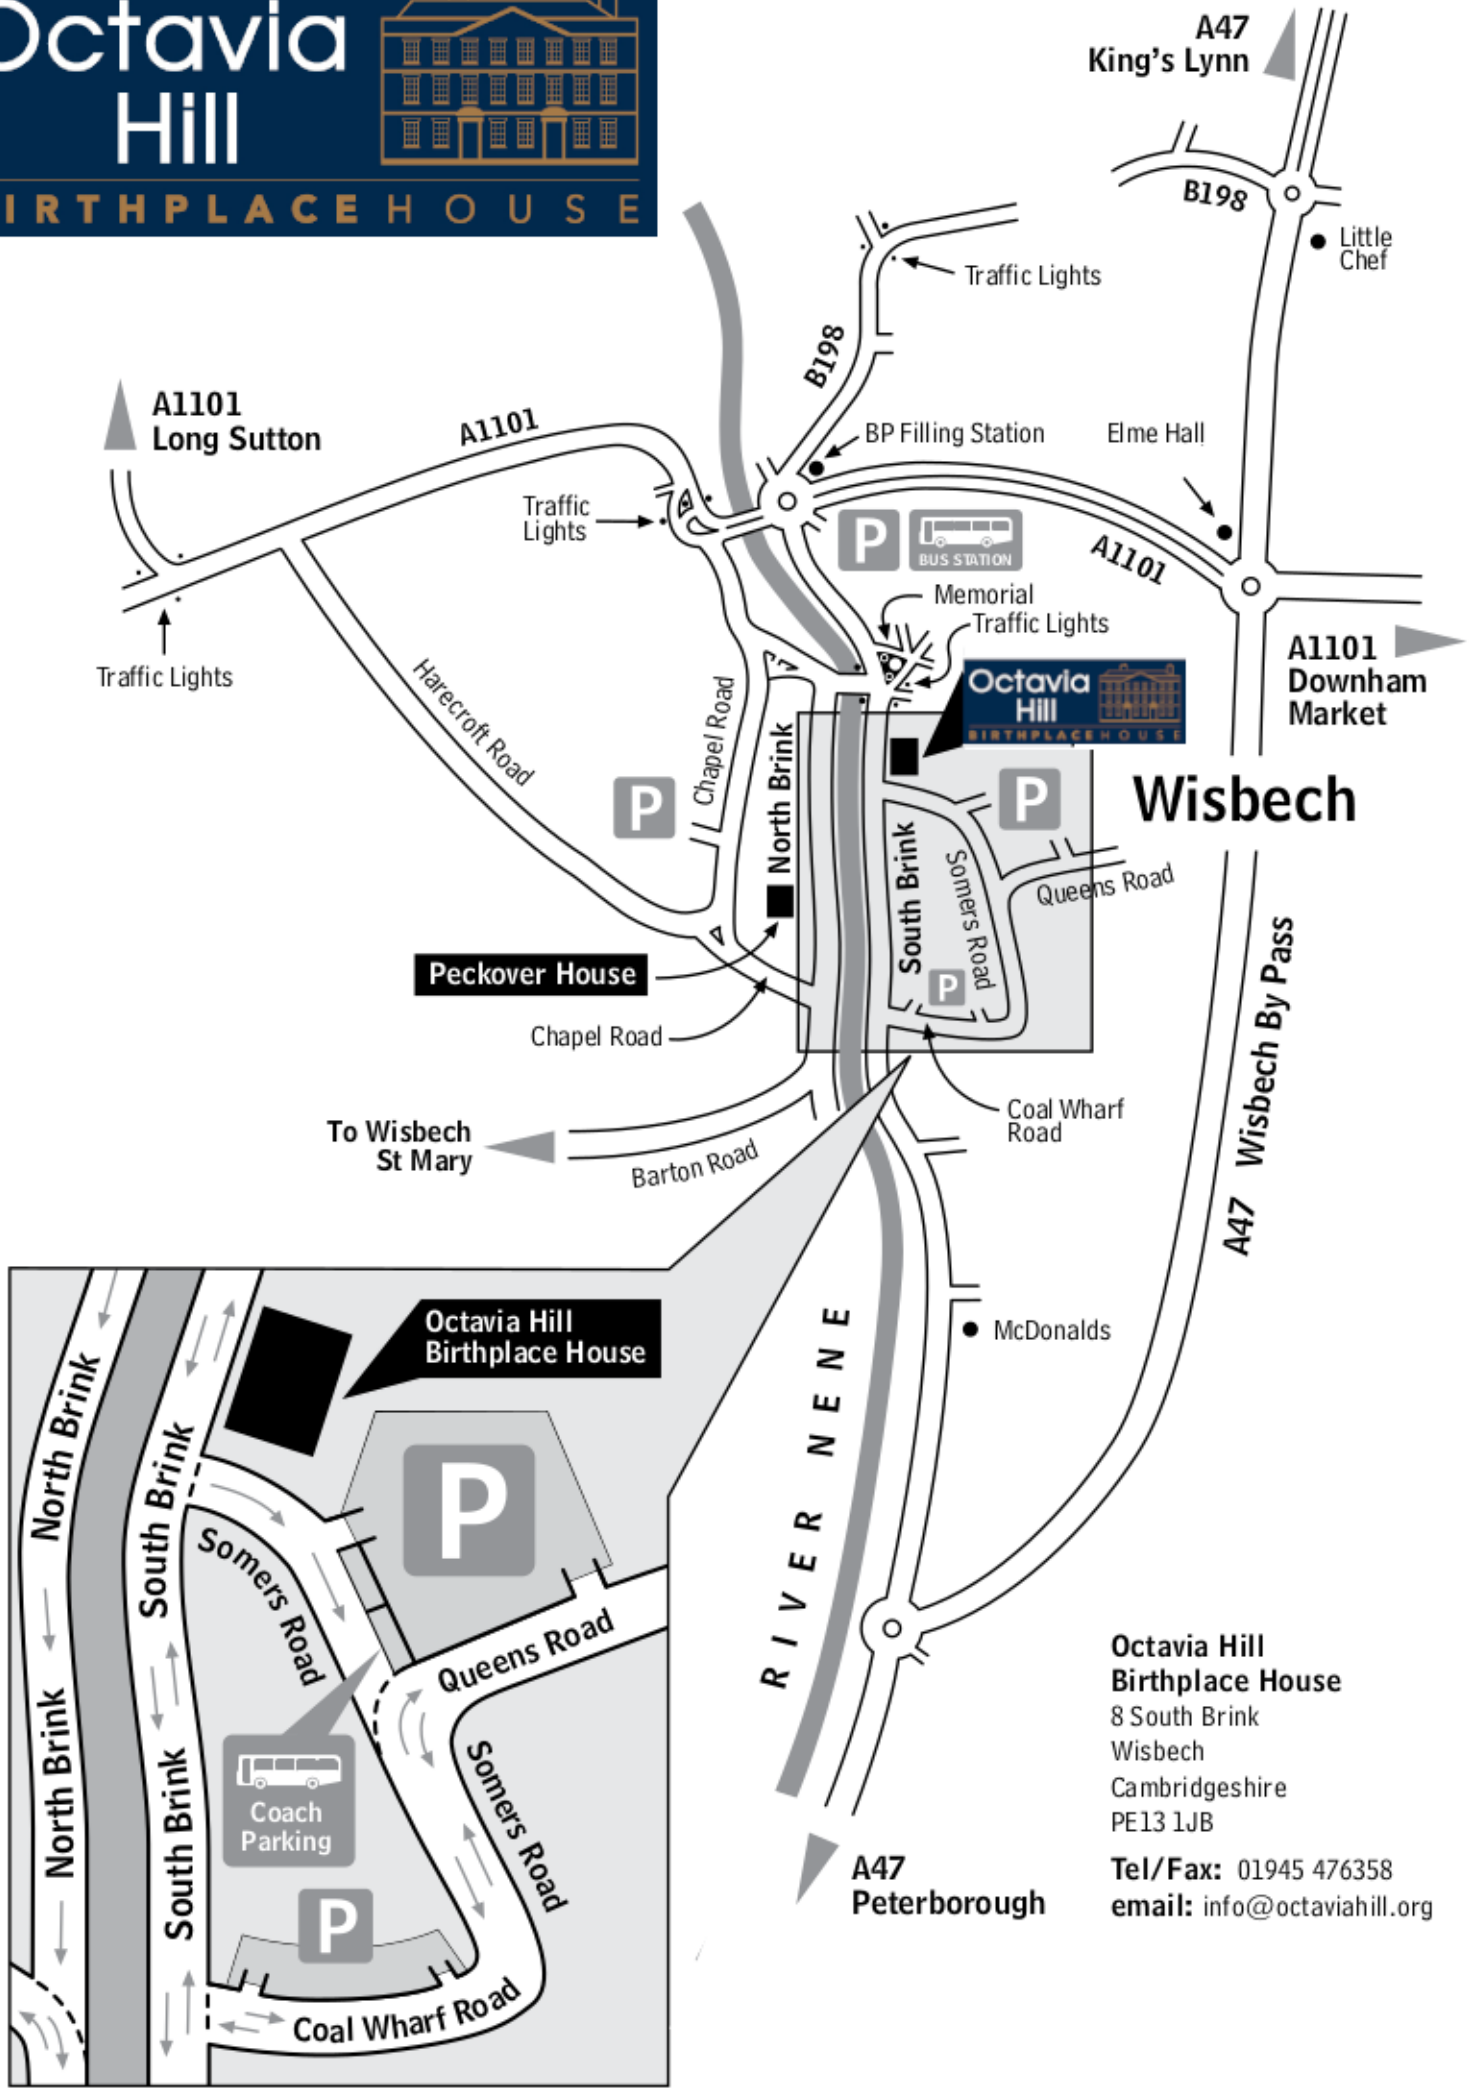

Octavia Hill

BIRTHPLACE HOUSE

Wisbech

Octavia Hill Birthplace House
8 South Brink
Wisbech
Cambridgeshire
PE13 1JB
Tel/Fax: 01945 476358
email: info@octaviahill.org

A47
Peterborough